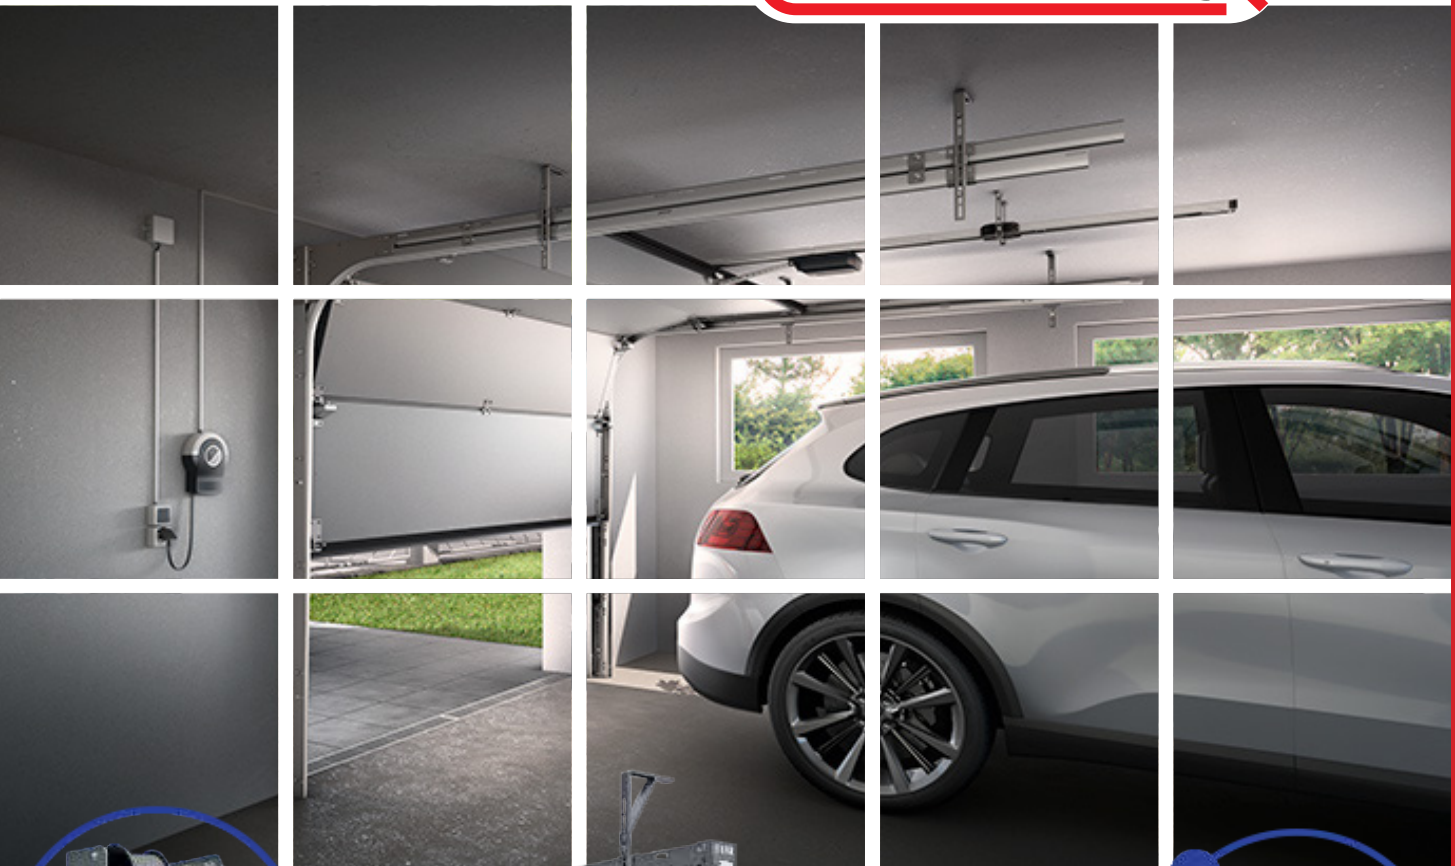

1 YEARS
warranty

LED 4M

DOWN LIGHT

SOMMER
Made in Germany

SOMMER

door-solutions

SOMMER
Made in Germany

SOMMER
Made in Germany